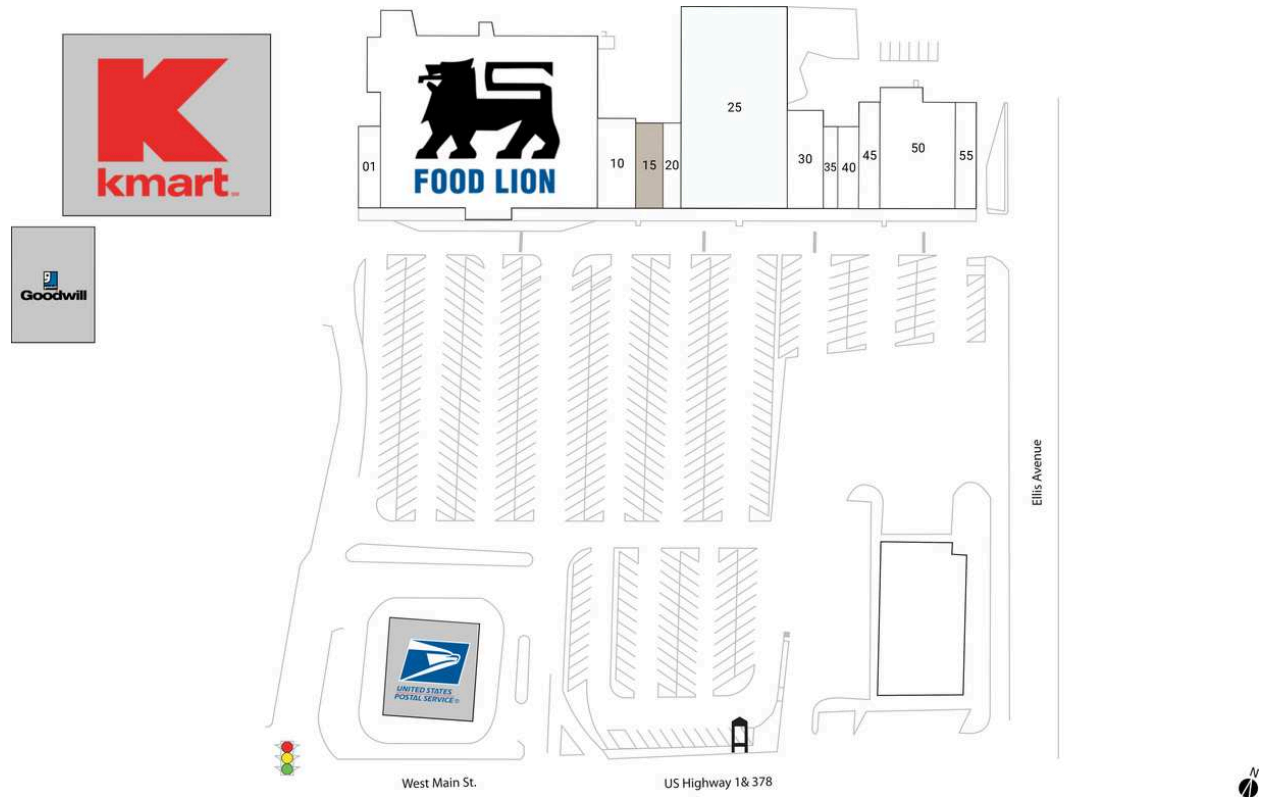

Town Square

NAP 1 Kmart		25 Badcock Furniture	18,970 SF
NAP 2 Goodwill		30 Black Tiger Tae Kwon Do	3,100 SF
NAP 3 United States Postal Service		35 USA Nails	1,300 SF
01 Liquor Depot	1,500 SF	40 Terry's Barber Shop	1,303 SF
05 Food Lion	31,725 SF	45 First Heritage Credit	2,000 SF
10 Drayer Physical Therapy	2,975 SF	50 Musician's Supply	7,530 SF
15 AVAILABLE	2,000 SF	55 RF's Corner Grill	2,000 SF
20 H&R Block	1,360 SF		