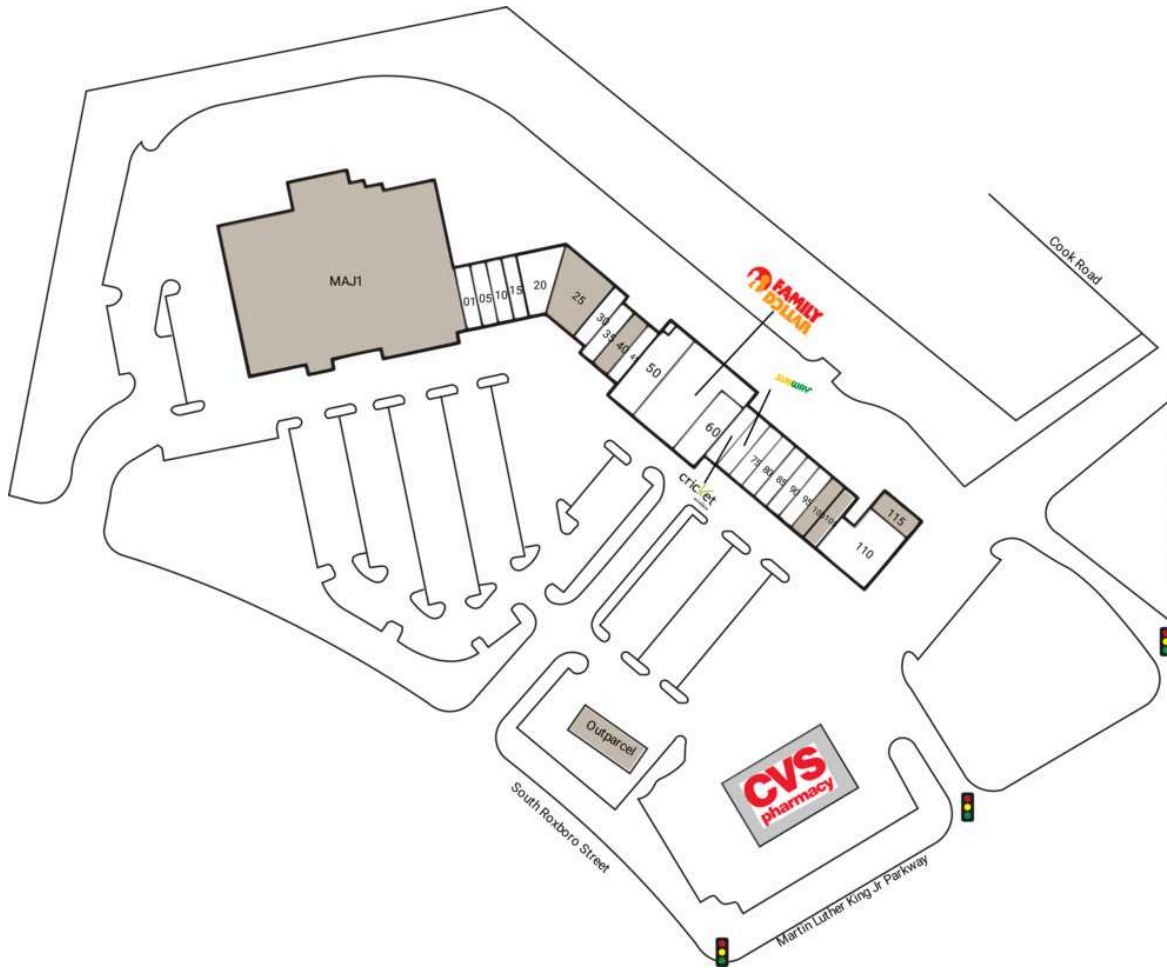

Shoppes of Hope Valley

MAJ1 AVAILABLE	54,436 SF	55 Family Dollar	8,000 SF
OUTPARCEL AVAILABLE	1,500 SF	60 Books Among Friends	3,627 SF
01 Chiropractor	1,600 SF	65 Cricket Wireless	1,640 SF
05 Sunny Wireless	1,600 SF	70 Subway	1,600 SF
10 Nagi Tobacco and Vape	1,600 SF	75 Mr. Shark	1,600 SF
15 Superior Insurance	1,600 SF	80 Liberty Tax Service	1,600 SF
20 Dept. of Motor Vehicles	2,835 SF	85 Thiosanne African Hair Braiding	1,600 SF
25 AVAILABLE	5,046 SF	90 Ronald's Barbershop	1,600 SF
30 Urel's Jamaica House	1,600 SF	95 Xpert Nutrition	1,600 SF
35 China Wok	1,600 SF	100 AVAILABLE	1,600 SF
40 AVAILABLE	1,840 SF	105 AVAILABLE	1,575 SF
45 Diva Nail	1,400 SF	110 Beauty Smart	5,968 SF
50 Cato Fashions	4,680 SF	115 AVAILABLE	1,625 SF