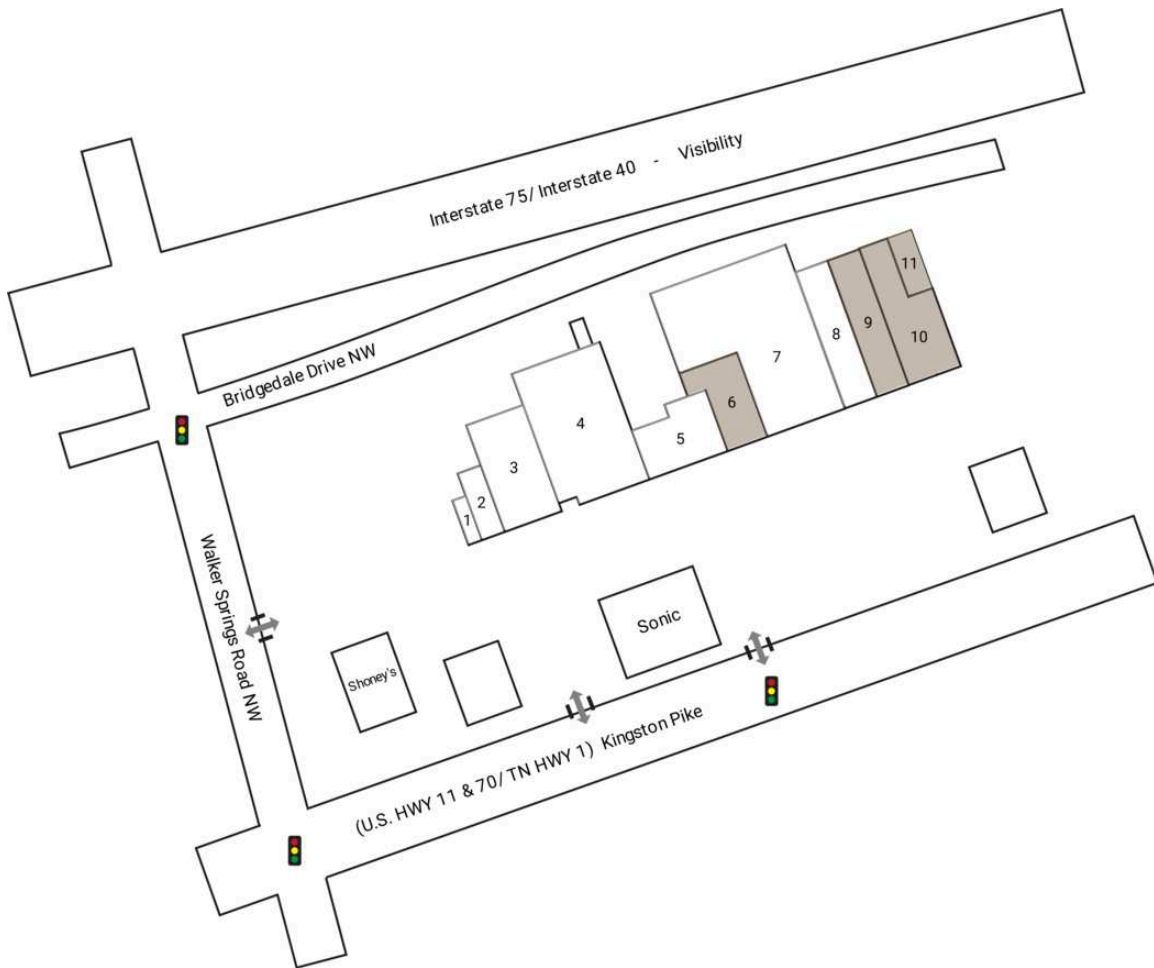

Walker Springs Plaza

1 Smoothie King	1,302 SF	7 Gold's Gym	37,628 SF
2 Asia Kitchen	4,000 SF	8 Gilded Gown	13,255 SF
3 Sunrise Supermarket	16,160 SF	9 AVAILABLE	12,545 SF
4 Ollie's Bargain Outlet	35,616 SF	10 AVAILABLE	12,000 SF
5 Party City	11,646 SF	11 AVAILABLE	6,357 SF
6 AVAILABLE	9,610 SF		